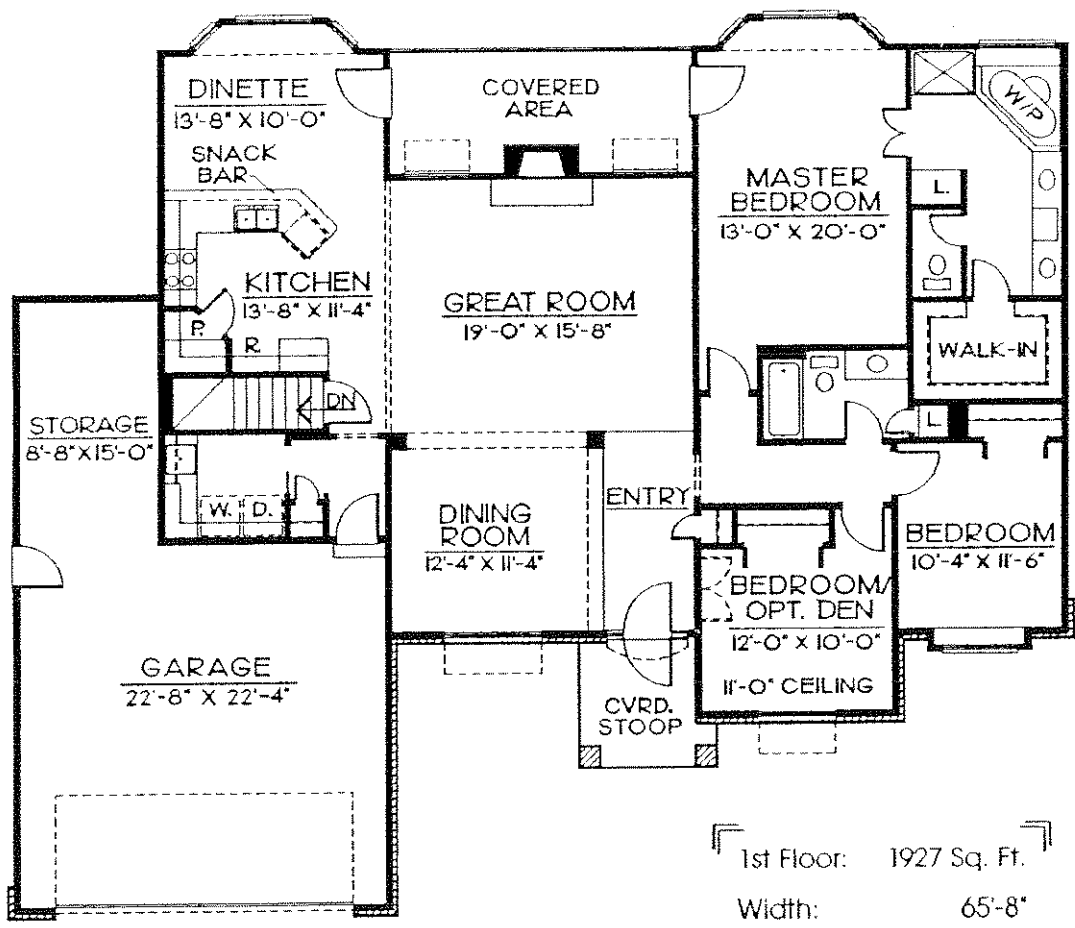

R

10214 NORWOOD

TPK & Associates

NORWOOD

Main Floor: 1844 Sq. Ft.
 Total: 1844 Sq. Ft.
 Screen Porch: 166 Sq. Ft.
 Width: 67'-8"
 Depth: 51'-0"

MATTHEWS

1st Floor: 1927 Sq. Ft.
 Width: 65'-8"
 Depth: 55'-0"

PRICE CODE **B**
402-592-6968
 ORDER NOW!!
 MON-FRI 8:00-5:00
1927 Sq. Ft.
R
10572 MATTHEWS
TPK & Associates

PRICE CODE **B**
 ORDER NOW!
 MON-FRI 8:00-5:00

R 1904 sq. Ft.

R

10143 JEWELL

TPK & Associates

— JEWELL —