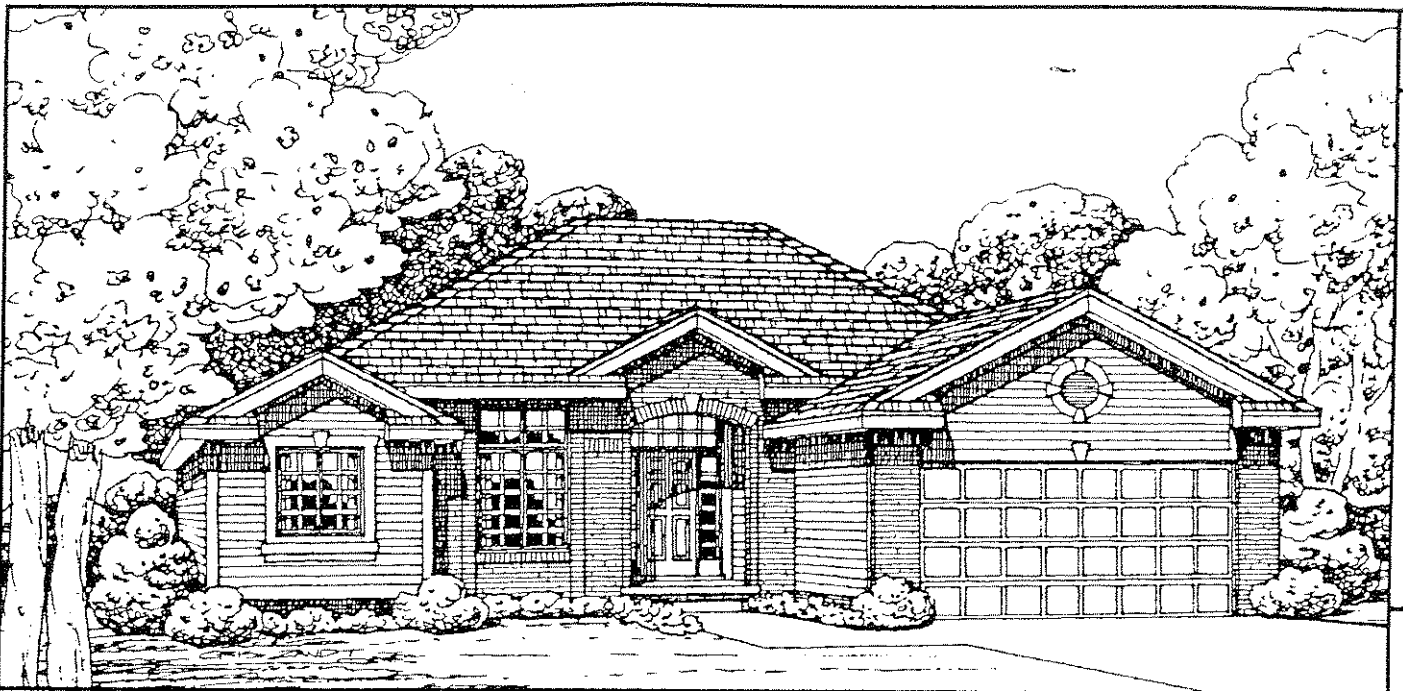

10449 THOMASVILLE

TPK & Associates

PRICE
A
CODE

402-592-6968

ORDER NOW!!
MON-FRI
8:00-5:00

ROCKFORD

1st Floor: 1395 Sq. Ft.
Width: 50'-0"
Depth: 44'-4"

1395 Sq. Ft.

R

10199 ROCKFORD

TPK & Associates

SONORA

1st Floor: 1533 Sq. Ft.
 Width: 50'-0"
 Depth: 48'-4"

PRICE
B
CODE

402-592-6968

ORDER NOW!!
MON-FRI
8:00-5:00

R 1547 Sq. Ft.

10450 ROSEWOOD

TKK & Associates

ROSEWOOD

1st Floor: 1547 Sq. Ft.
Width: 42'-0"
Depth: 56'-0"

PRICE
CODE

402-592-6968

ORDER NOW!!
MON-FRI
8:00-5:00