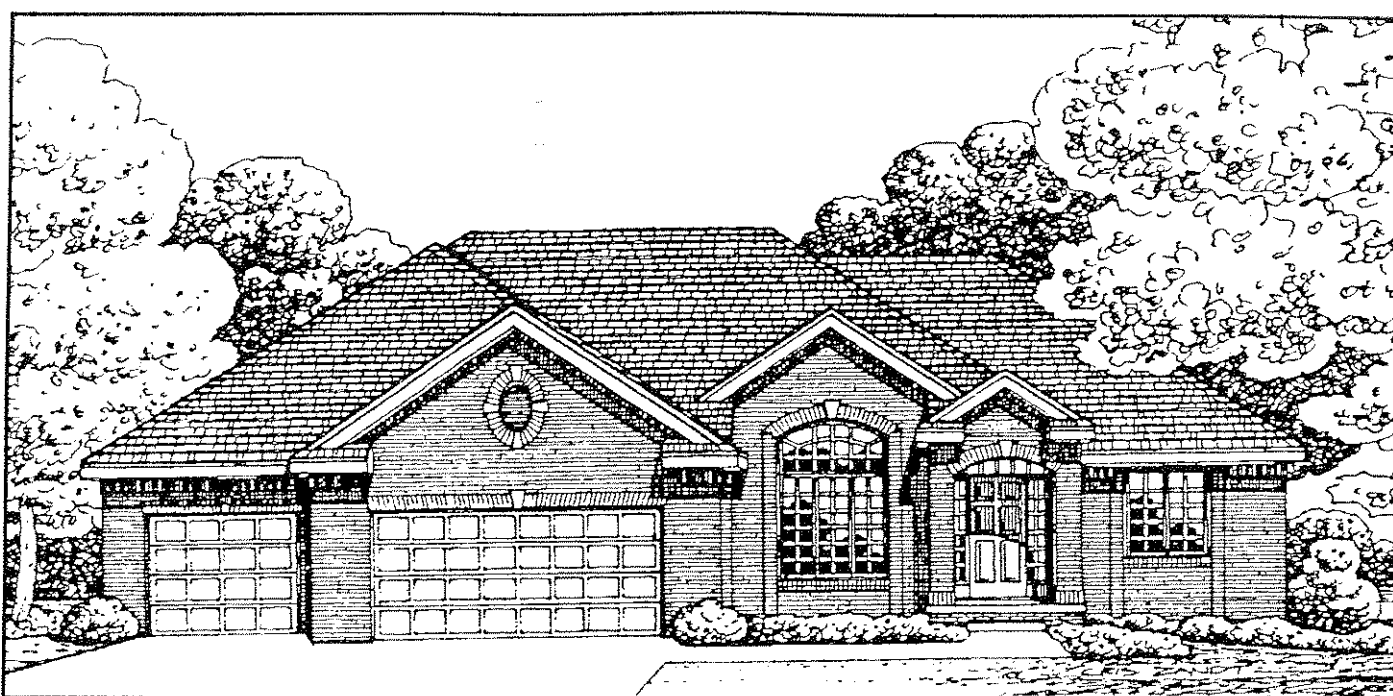

HASTINGS

1st Floor: 1806 Sq. Ft.
Width: 64'-0"
Depth: 51'-4"

PRICE
B

402-592-6968

ORDER NOW!
MON-FRI
8:00-5:00

1806 Sq. Ft.

R

10200 HASTINGS

TPK & Associates