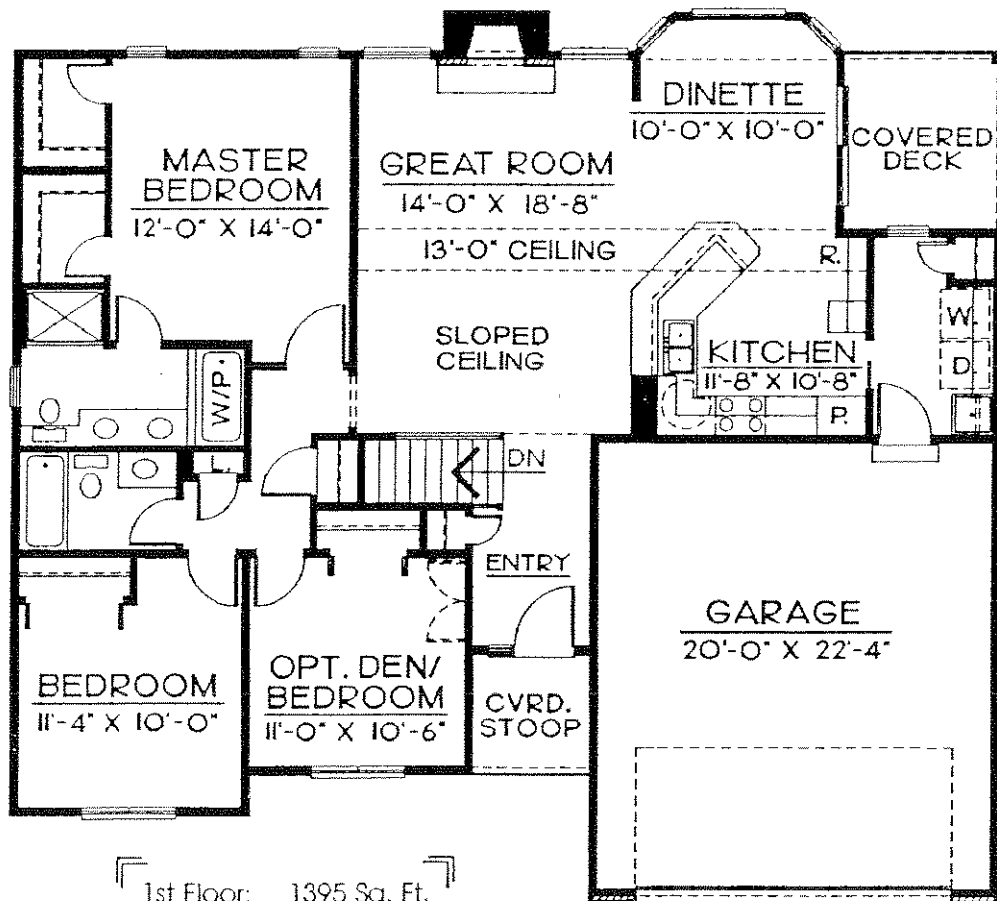

THOMASVILLE

1st Floor: 1350 Sq. Ft.
 Width: 42'-0"
 Depth: 51'-4"

© TPK & ASSOCIATES 1998 • 4462 S. 84 St. • Omaha, NE 68127

PRICE

402-592-6968

ORDER NOW!!!
MON-FRI
8:00-5:00

R 1350 Sq. Ft.

R

10449 THOMASVILLE

TPK & Associates

PRICE
A
CODE

402-592-6968

ORDER NOW!!
MON-FRI
8:00-5:00

ROCKFORD

1st Floor: 1395 Sq. Ft.
Width: 50'-0"
Depth: 44'-4"

1395 Sq. Ft.

R

10199 ROCKFORD

TPK & Associates

SONORA

1st Floor: 1533 Sq. Ft.
 Width: 50'-0"
 Depth: 48'-4"

PRICE
B
CODE

402-592-6968

ORDER NOW!!
MON-FRI
8:00-5:00

R 1547 Sq. Ft.

10450 ROSEWOOD

TKK & Associates

ROSEWOOD

1st Floor: 1547 Sq. Ft.
Width: 42'-0"
Depth: 56'-0"

PRICE
CODE

402-592-6968

ORDER NOW!!
MON-FRI
8:00-5:00