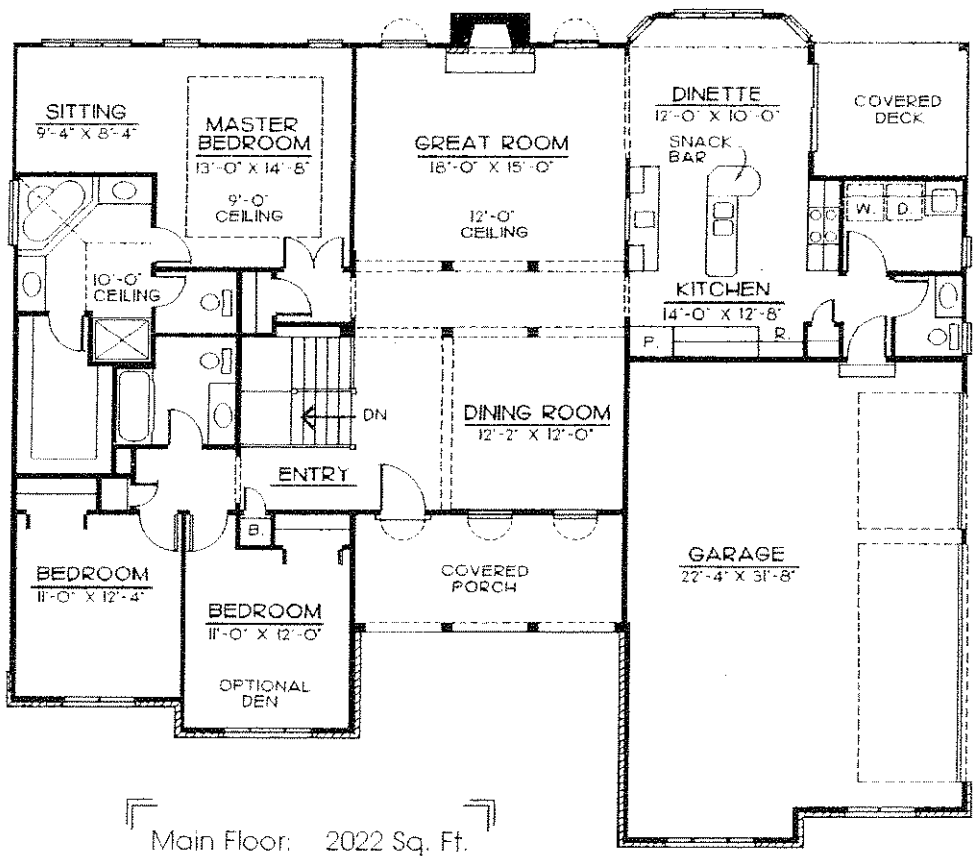

R 1628 Sq. Ft.

R

10283 FONTENELLE

TPK & Associates

— FONTENELLE —

Main Floor: 1628 Sq. Ft.
Total: 1628 Sq. Ft.
Width: 52'-0"
Depth: 46'-8"

ENGLEWOOD

1st Floor: 1631 Sq. Ft.
 Width: 52'-8"
 Depth: 53'-8"

R

10214 NORWOOD

TPK & Associates

NORWOOD

Main Floor: 1844 Sq. Ft.
 Total: 1844 Sq. Ft.
 Screen Porch: 166 Sq. Ft.
 Width: 67'-8"
 Depth: 51'-0"

MATTHEWS

1st Floor: 1927 Sq. Ft.
 Width: 65'-8"
 Depth: 55'-0"

PRICE CODE **B**
402-592-6968
 ORDER NOW!!
 MON-FRI 8:00-5:00
1927 Sq. Ft.
R
10572 MATTHEWS
TPK & Associates

PRICE CODE **B**
 ORDER NOW!
 MON-FRI 8:00-5:00

R 1904 sq. Ft.

R

10143 JEWELL

TPK & Associates

— JEWELL —

Main Floor: 1904 Sq. Ft.
 Total: 1904 Sq. Ft.
 Width: 67'-8"
 Depth: 51'-0"

PRICE CODE
C
 ORDER NOW!!
 MON-FRI
 8:00-5:00
402-592-6968

— CORVALLIS —

Main Floor: 2022 Sq. Ft.
 Total: 2022 Sq. Ft.
 Width: 64'-0"
 Depth: 55'-4"