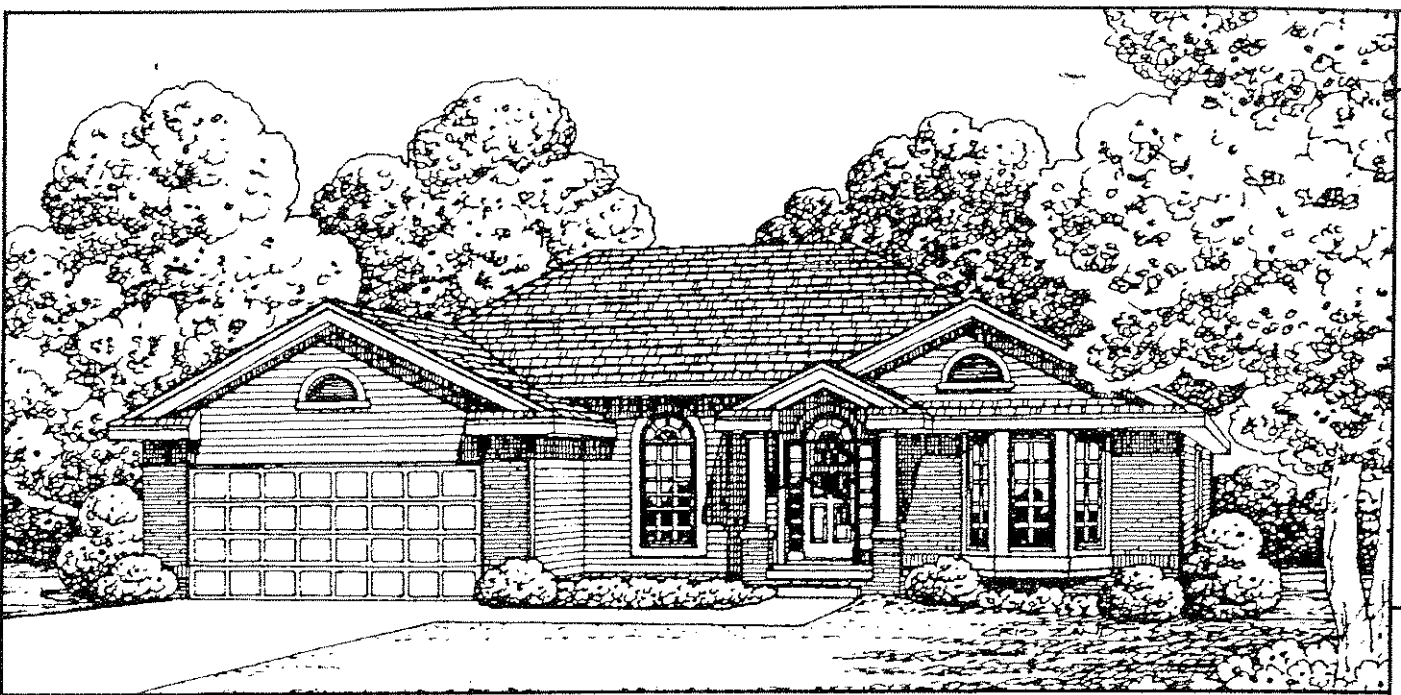

ENGLEWOOD

1st Floor: 1631 Sq. Ft.
Width: 52'-8"
Depth: 53'-8"