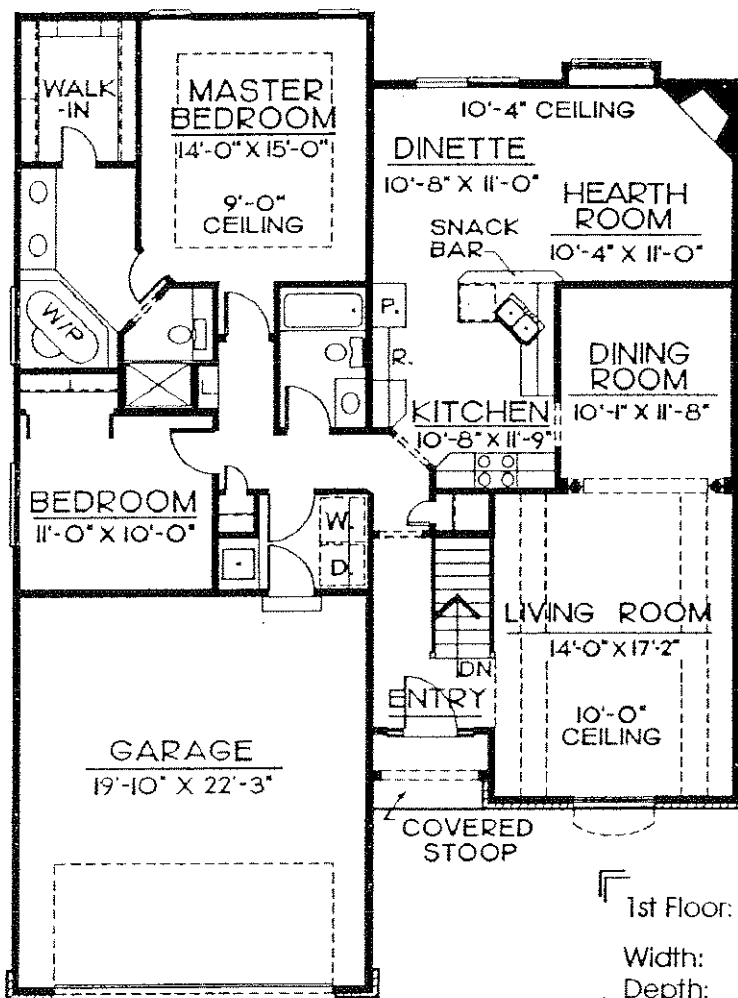

10449 THOMASVILLE

TPK & Associates

PRICE
A
CODE

402-592-6968

ORDER NOW!!
MON-FRI
8:00-5:00

ROCKFORD

1st Floor: 1395 Sq. Ft.
Width: 50'-0"
Depth: 44'-4"

1395 Sq. Ft.

R

10199 ROCKFORD

TPK & Associates

SONORA

1st Floor: 1533 Sq. Ft.
 Width: 50'-0"
 Depth: 48'-4"

PRICE
B
CODE

402-592-6968

ORDER NOW!!
MON-FRI
8:00-5:00

R 1547 Sq. Ft.

10450 ROSEWOOD

TKK & Associates

ROSEWOOD

1st Floor: 1547 Sq. Ft.
Width: 42'-0"
Depth: 56'-0"

PRICE
CODE

402-592-6968

ORDER NOW!!
MON-FRI
8:00-5:00