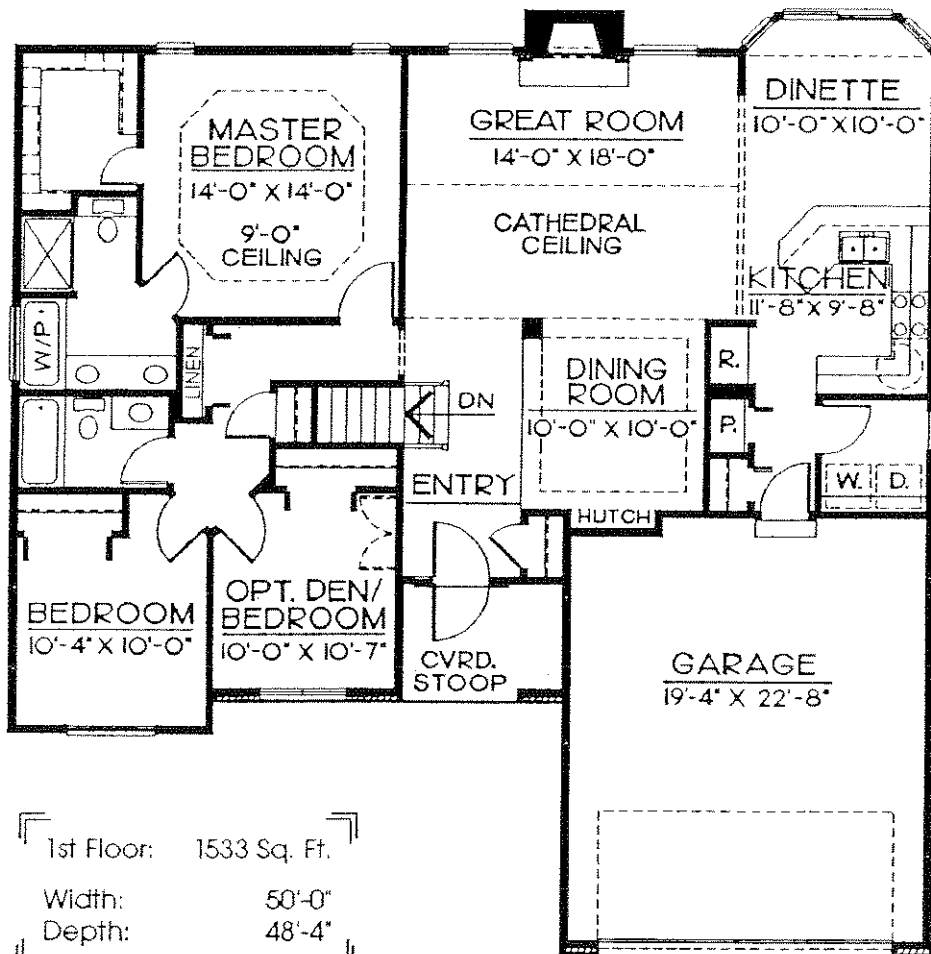

THOMASVILLE

1st Floor: 1350 Sq. Ft.
 Width: 42'-0"
 Depth: 51'-4"

© TPK & ASSOCIATES 1998 • 4462 S. 84 St. • Omaha, NE 68127

PRICE

402-592-6968

ORDER NOW!!!
MON-FRI
8:00-5:00

R 1350 Sq. Ft.

R

10449 THOMASVILLE

TPK & Associates

PRICE
A
CODE

402-592-6968

ORDER NOW!!
MON-FRI
8:00-5:00

ROCKFORD

1st Floor: 1395 Sq. Ft.
Width: 50'-0"
Depth: 44'-4"

1395 Sq. Ft.

R

10199 ROCKFORD

TPK & Associates

SONORA

1st Floor: 1533 Sq. Ft.
 Width: 50'-0"
 Depth: 48'-4"

PRICE
B
CODE

402-592-6968

ORDER NOW!!
MON-FRI
8:00-5:00

R 1547 Sq. Ft.

10450 ROSEWOOD

TKK & Associates

ROSEWOOD

1st Floor: 1547 Sq. Ft.
Width: 42'-0"
Depth: 56'-0"

PRICE
CODE

402-592-6968

ORDER NOW!!
MON-FRI
8:00-5:00