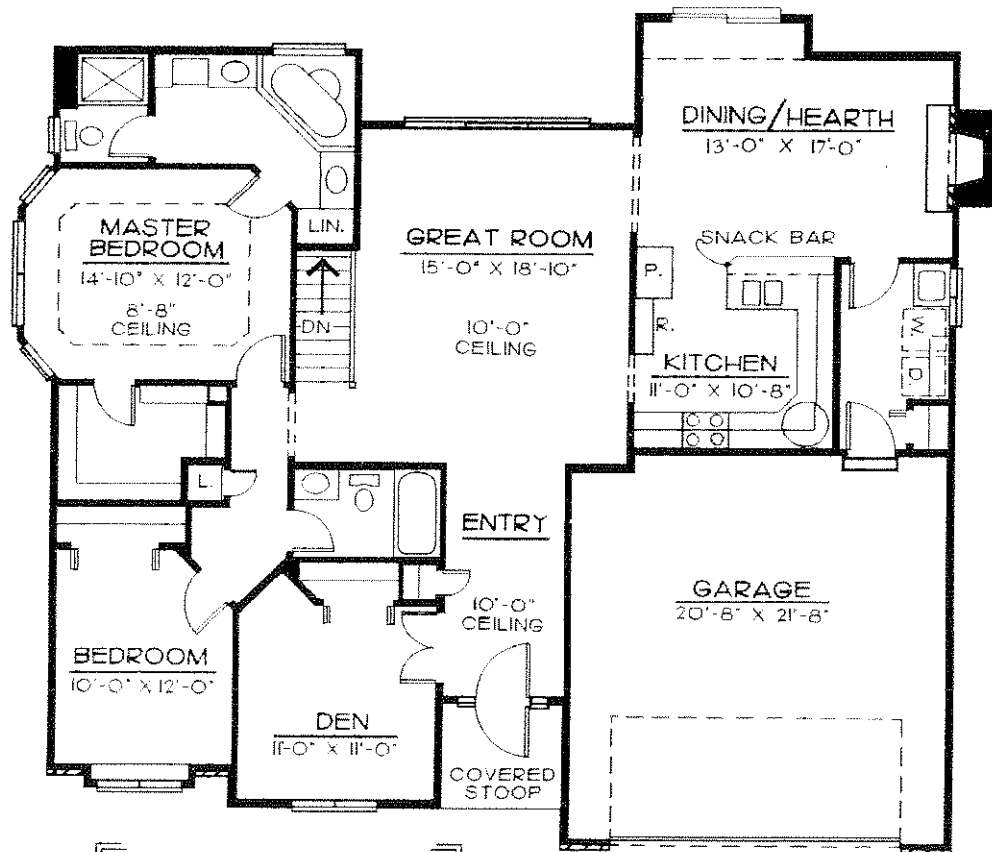

R

10199 ROCKFORD

TPK & Associates

SONORA

1st Floor: 1533 Sq. Ft.
 Width: 50'-0"
 Depth: 48'-4"

PRICE
B
CODE

402-592-6968

ORDER NOW!!
MON-FRI
8:00-5:00

R 1547 Sq. Ft.

10450 ROSEWOOD

TKK & Associates

ROSEWOOD

1st Floor: 1547 Sq. Ft.
Width: 42'-0"
Depth: 56'-0"

PRICE
CODE

402-592-6968

ORDER NOW!!
MON-FRI
8:00-5:00

R 1628 Sq. Ft.

R

10283 FONTENELLE

TPK & Associates

— FONTENELLE —

Main Floor: 1628 Sq. Ft.
Total: 1628 Sq. Ft.
Width: 52'-0"
Depth: 46'-8"

ENGLEWOOD

1st Floor: 1631 Sq. Ft.
 Width: 52'-8"
 Depth: 53'-8"

— GOLDEN OAKS —

Main Floor: 1665 Sq. Ft.
 Total: 1665 Sq. Ft.

Width: 56'-0"
 Depth: 46'-8"

HASTINGS

1st Floor: 1806 Sq. Ft.
 Width: 64'-0"
 Depth: 51'-4"

PRICE
B

402-592-6968

ORDER NOW!
 MON-FRI
 8:00-5:00