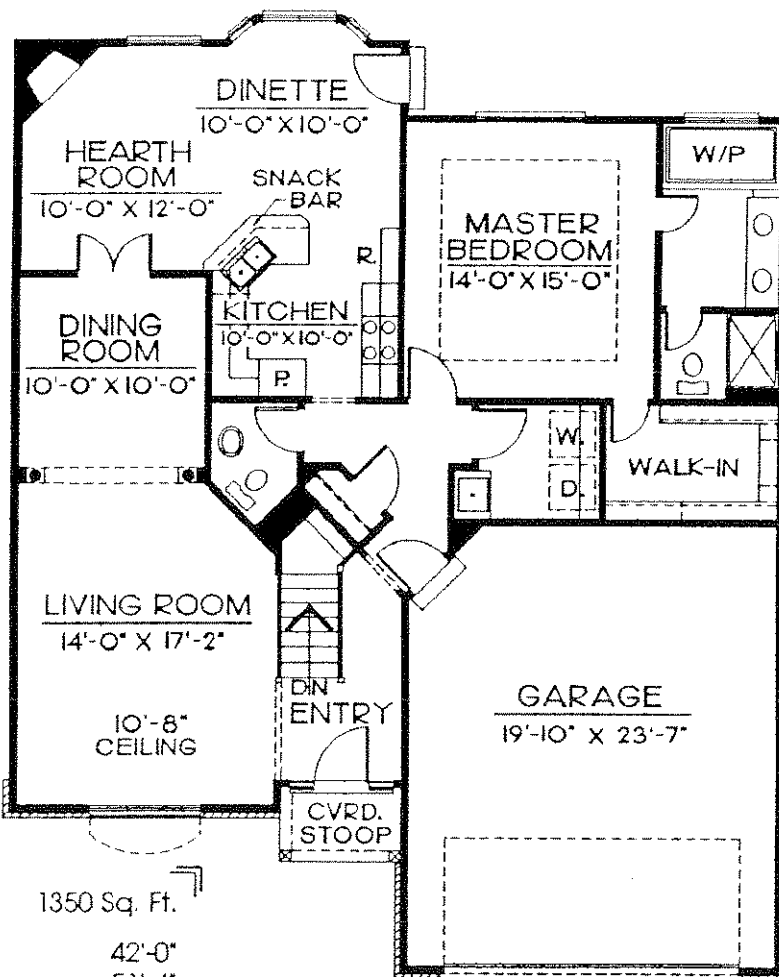

THOMASVILLE

1st Floor: 1350 Sq. Ft.
 Width: 42'-0"
 Depth: 51'-4"

© TPK & ASSOCIATES 1998 • 4462 S. 84 St. • Omaha, NE 68127

PRICE

402-592-6968

ORDER NOW!!!
MON-FRI
8:00-5:00

R 1350 Sq. Ft.

R

10449 THOMASVILLE

TPK & Associates

PRICE
A
CODE

402-592-6968

ORDER NOW!!
MON-FRI
8:00-5:00

ROCKFORD

1st Floor: 1395 Sq. Ft.
Width: 50'-0"
Depth: 44'-4"

1395 Sq. Ft.

R

10199 ROCKFORD

TPK & Associates

SONORA

1st Floor: 1533 Sq. Ft.
 Width: 50'-0"
 Depth: 48'-4"

PRICE
B
CODE

402-592-6968

ORDER NOW!!
MON-FRI
8:00-5:00

R 1547 Sq. Ft.

10450 ROSEWOOD

TKK & Associates

ROSEWOOD

1st Floor: 1547 Sq. Ft.
Width: 42'-0"
Depth: 56'-0"

PRICE
CODE

402-592-6968

ORDER NOW!!
MON-FRI
8:00-5:00