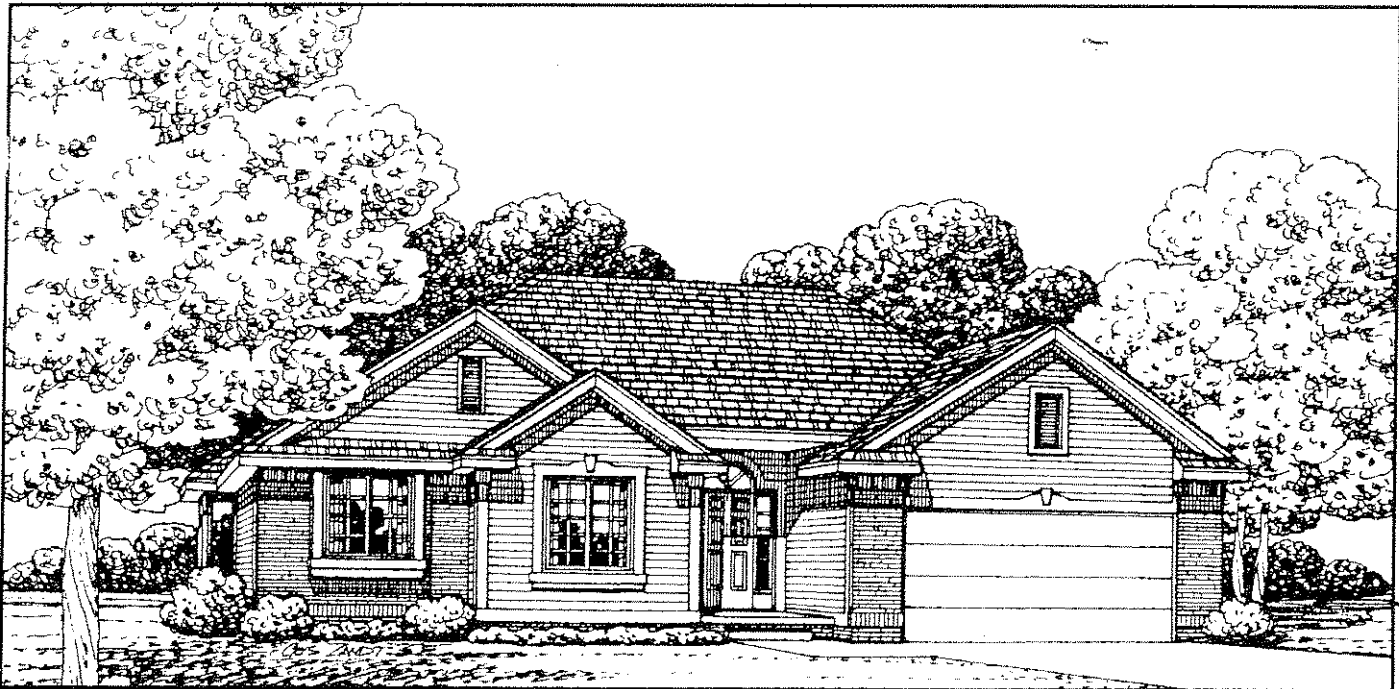

R 1547 Sq. Ft.

10450 ROSEWOOD

TKK & Associates

ROSEWOOD

1st Floor: 1547 Sq. Ft.
Width: 42'-0"
Depth: 56'-0"

PRICE
CODE

402-592-6968

ORDER NOW!!
MON-FRI
8:00-5:00