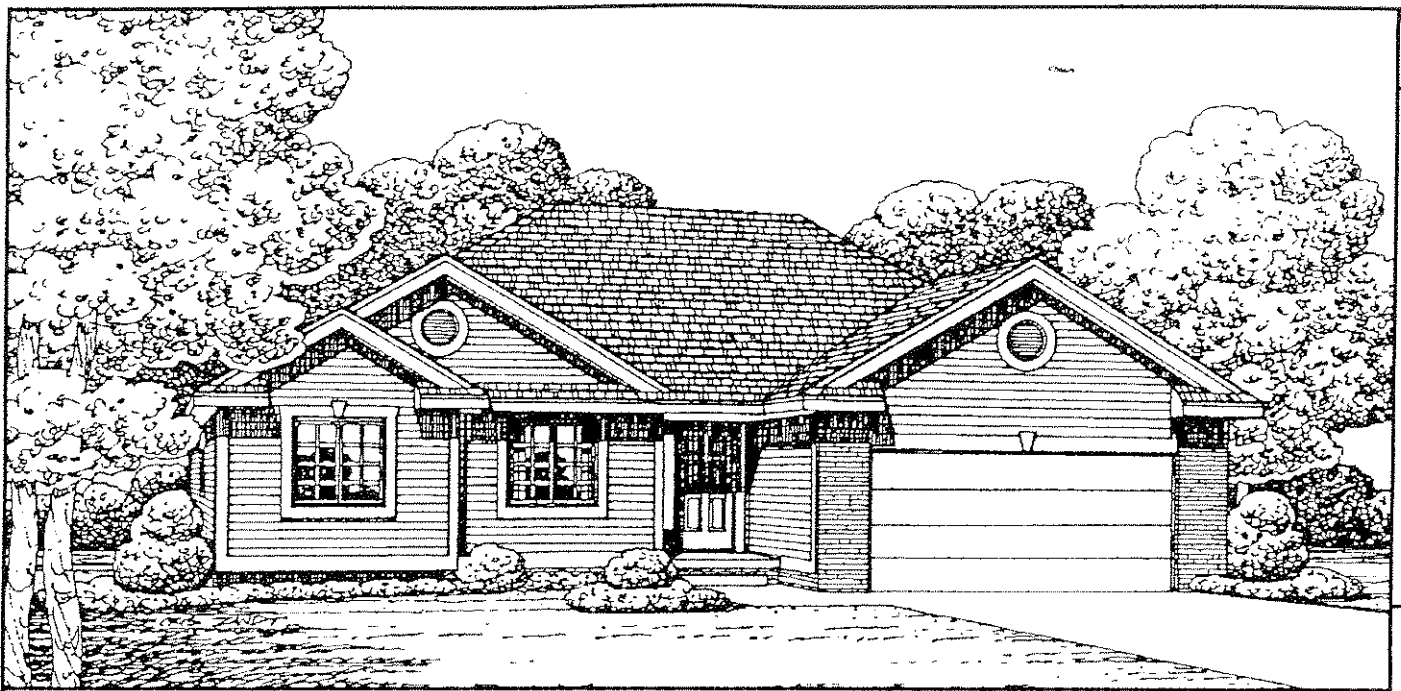

THOMASVILLE

1st Floor: 1350 Sq. Ft.
 Width: 42'-0"
 Depth: 51'-4"

© TPK & ASSOCIATES 1998 • 4462 S. 84 St. • Omaha, NE 68127

PRICE

402-592-6968

ORDER NOW!!!
MON-FRI
8:00-5:00

R 1350 Sq. Ft.

R

10449 THOMASVILLE

TPK & Associates

PRICE
A
CODE

402-592-6968

ORDER NOW!!
MON-FRI
8:00-5:00

ROCKFORD

1st Floor: 1395 Sq. Ft.
Width: 50'-0"
Depth: 44'-4"

1395 Sq. Ft.

R

10199 ROCKFORD

TPK & Associates

SONORA

1st Floor: 1533 Sq. Ft.
 Width: 50'-0"
 Depth: 48'-4"

PRICE
B
CODE

402-592-6968

ORDER NOW!!
MON-FRI
8:00-5:00

R 1547 Sq. Ft.

10450 ROSEWOOD

TKK & Associates

ROSEWOOD

1st Floor: 1547 Sq. Ft.
Width: 42'-0"
Depth: 56'-0"

PRICE
CODE

402-592-6968

ORDER NOW!!
MON-FRI
8:00-5:00