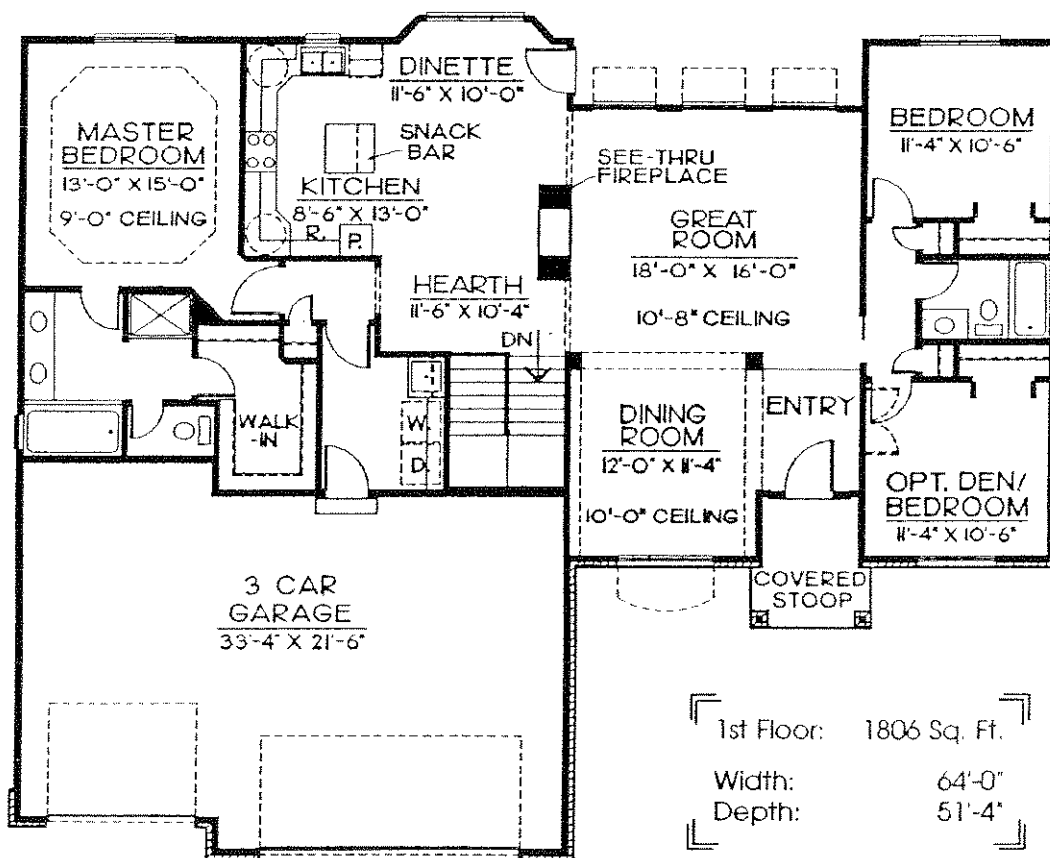

R 1628 Sq. Ft.

R

10283 FONTENELLE

TPK & Associates

— FONTENELLE —

Main Floor: 1628 Sq. Ft.
Total: 1628 Sq. Ft.
Width: 52'-0"
Depth: 46'-8"

ENGLEWOOD

1st Floor: 1631 Sq. Ft.
 Width: 52'-8"
 Depth: 53'-8"

— GOLDEN OAKS —

Main Floor: 1665 Sq. Ft.
 Total: 1665 Sq. Ft.

Width: 56'-0"
 Depth: 46'-8"

HASTINGS

1st Floor: 1806 Sq. Ft.
 Width: 64'-0"
 Depth: 51'-4"

PRICE
B

402-592-6968

ORDER NOW!
 MON-FRI
 8:00-5:00

1806 Sq. Ft.

R

10200 HASTINGS

TPK & Associates

PRICE
B
CODE

402-592-6968

ORDER NOW!!
MON-FRI
8:00-5:00

1844 Sq. Ft.

R

10214 NORWOOD

TPK & Associates

NORWOOD

Main Floor: 1844 Sq. Ft.
 Total: 1844 Sq. Ft.
 Screen Porch: 166 Sq. Ft.
 Width: 67'-8"
 Depth: 51'-0"

MATTHEWS

1st Floor: 1927 Sq. Ft.
 Width: 65'-8"
 Depth: 55'-0"