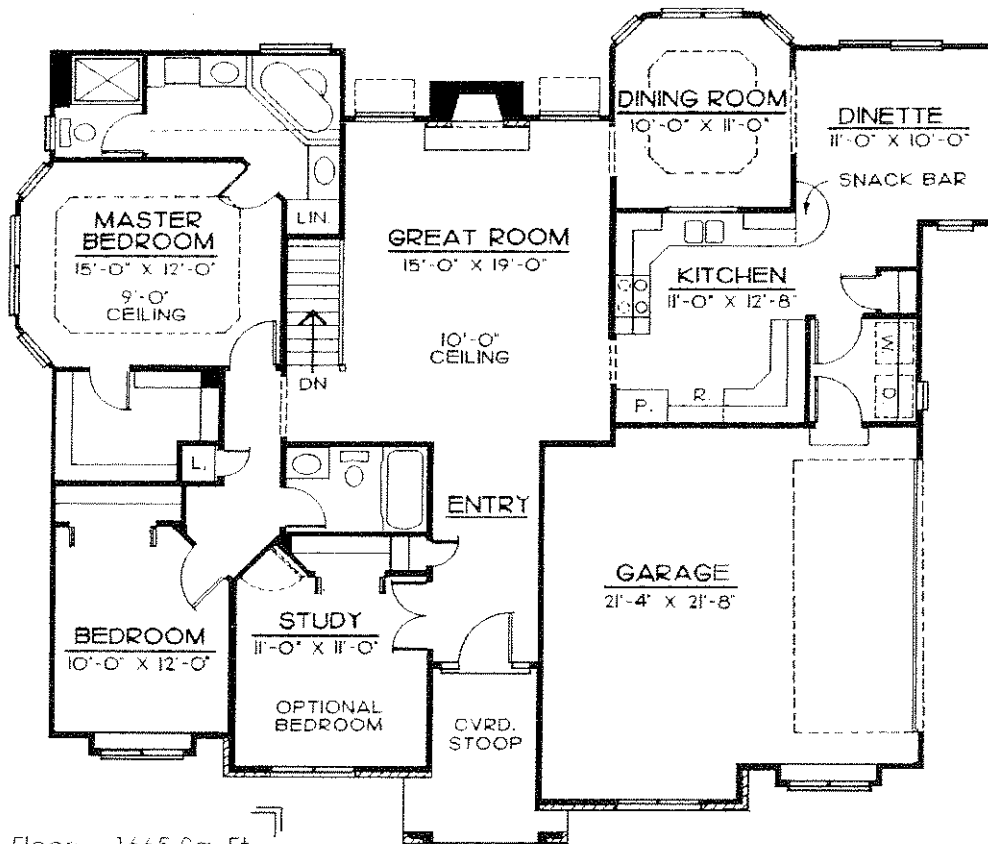

R

10199 ROCKFORD

TPK & Associates

SONORA

1st Floor: 1533 Sq. Ft.
 Width: 50'-0"
 Depth: 48'-4"

PRICE
B
CODE

402-592-6968

ORDER NOW!!
MON-FRI
8:00-5:00

R 1547 Sq. Ft.

10450 ROSEWOOD

TKK & Associates

ROSEWOOD

1st Floor: 1547 Sq. Ft.
Width: 42'-0"
Depth: 56'-0"

PRICE
CODE

402-592-6968

ORDER NOW!!
MON-FRI
8:00-5:00

R 1628 Sq. Ft.

R

10283 FONTENELLE

TPK & Associates

— FONTENELLE —

Main Floor: 1628 Sq. Ft.
Total: 1628 Sq. Ft.
Width: 52'-0"
Depth: 46'-8"

ENGLEWOOD

1st Floor: 1631 Sq. Ft.
 Width: 52'-8"
 Depth: 53'-8"

— GOLDEN OAKS —

Main Floor: 1665 Sq. Ft.
 Total: 1665 Sq. Ft.

Width: 56'-0"
 Depth: 46'-8"

HASTINGS

1st Floor: 1806 Sq. Ft.
 Width: 64'-0"
 Depth: 51'-4"

PRICE
B

402-592-6968

ORDER NOW!
 MON-FRI
 8:00-5:00