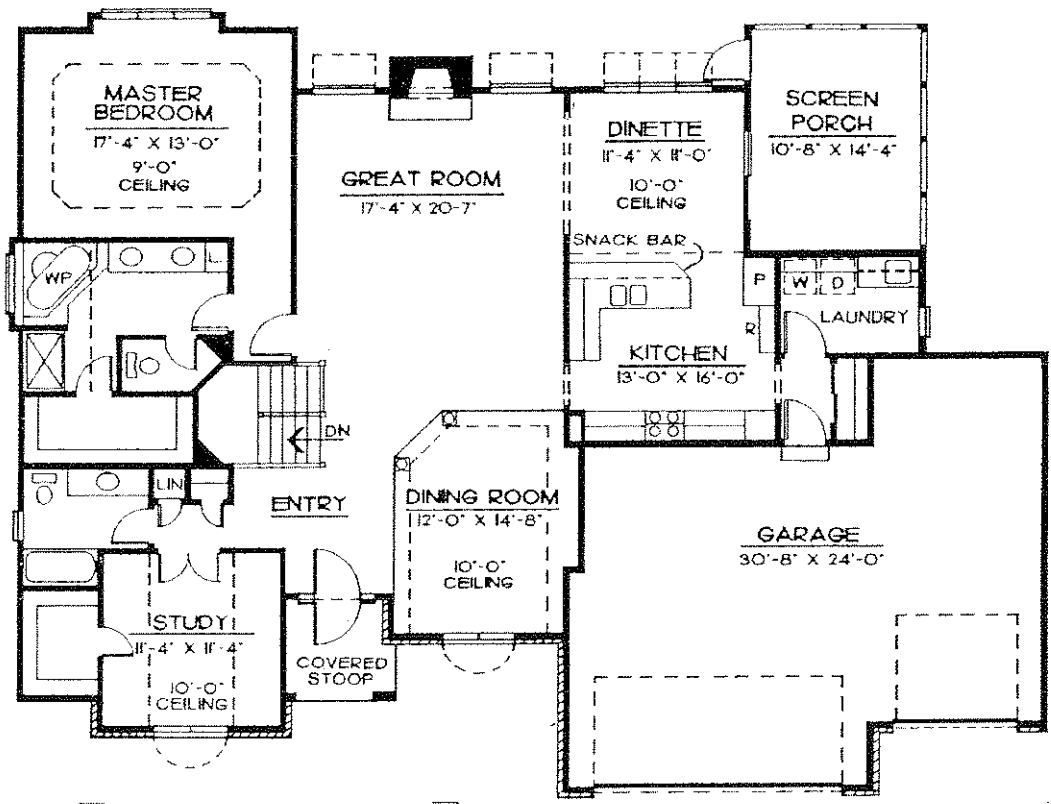

— GOLDEN OAKS —

Main Floor: 1665 Sq. Ft.
 Total: 1665 Sq. Ft.

Width: 56'-0"
 Depth: 46'-8"

HASTINGS

1st Floor: 1806 Sq. Ft.
 Width: 64'-0"
 Depth: 51'-4"

PRICE
B

402-592-6968

ORDER NOW!
 MON-FRI
 8:00-5:00

1806 Sq. Ft.

R

10200 HASTINGS

TPK & Associates

PRICE
B
CODE

402-592-6968

ORDER NOW!!
MON-FRI
8:00-5:00

1844 Sq. Ft.

R

10214 NORWOOD

TPK & Associates

NORWOOD

Main Floor: 1844 Sq. Ft.
 Total: 1844 Sq. Ft.
 Screen Porch: 166 Sq. Ft.
 Width: 67'-8"
 Depth: 51'-0"

MATTHEWS

1st Floor: 1927 Sq. Ft.
 Width: 65'-8"
 Depth: 55'-0"