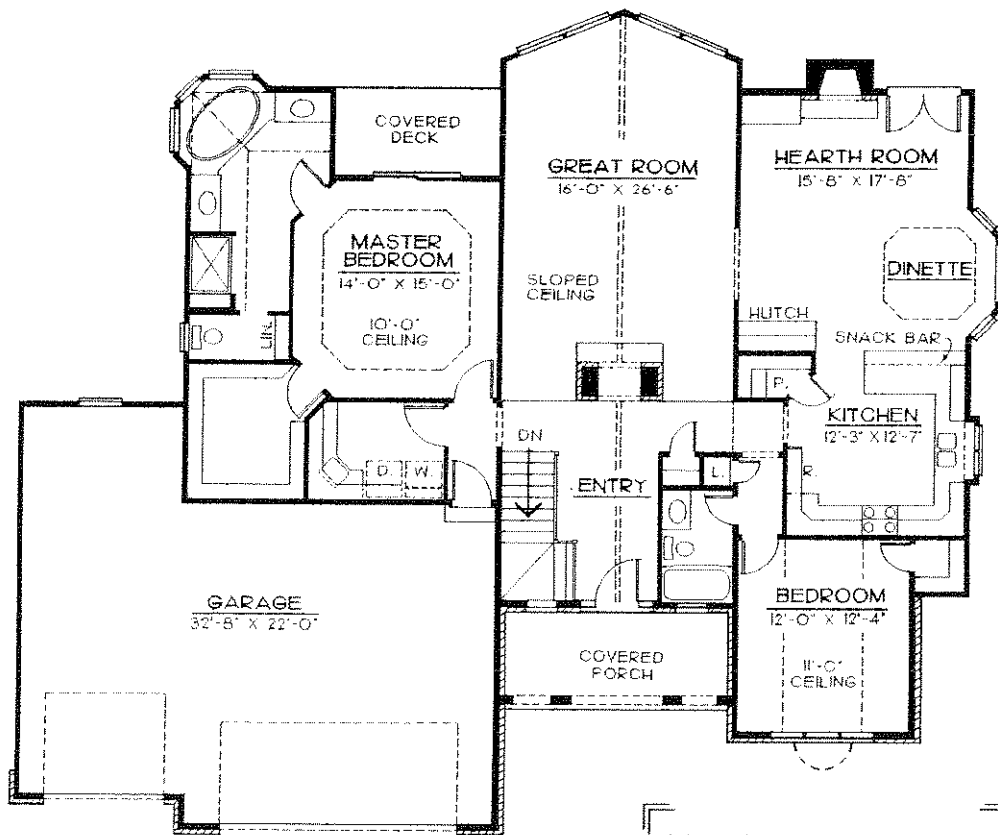

R

10199 ROCKFORD

TPK & Associates

SONORA

1st Floor: 1533 Sq. Ft.
 Width: 50'-0"
 Depth: 48'-4"

PRICE
B
CODE

402-592-6968

ORDER NOW!!
MON-FRI
8:00-5:00

R

10214 NORWOOD

TPK & Associates

NORWOOD

Main Floor: 1844 Sq. Ft.
 Total: 1844 Sq. Ft.
 Screen Porch: 166 Sq. Ft.
 Width: 67'-8"
 Depth: 51'-0"

MATTHEWS

1st Floor: 1927 Sq. Ft.
 Width: 65'-8"
 Depth: 55'-0"

PRICE CODE **B**
402-592-6968
 ORDER NOW!!
 MON-FRI 8:00-5:00
1927 Sq. Ft.
R
10572 MATTHEWS
TPK & Associates

PRICE CODE **B**
 ORDER NOW!
 MON-FRI 8:00-5:00

R 1904 sq. Ft.

R

10143 JEWELL

TPK & Associates

— JEWELL —

Main Floor: 1904 Sq. Ft.
 Total: 1904 Sq. Ft.
 Width: 67'-8"
 Depth: 51'-0"

PRICE CODE
C
 ORDER NOW!!
 MON-FRI
 8:00-5:00
402-592-6968

— CORVALLIS —

Main Floor: 2022 Sq. Ft.
 Total: 2022 Sq. Ft.
 Width: 64'-0"
 Depth: 55'-4"