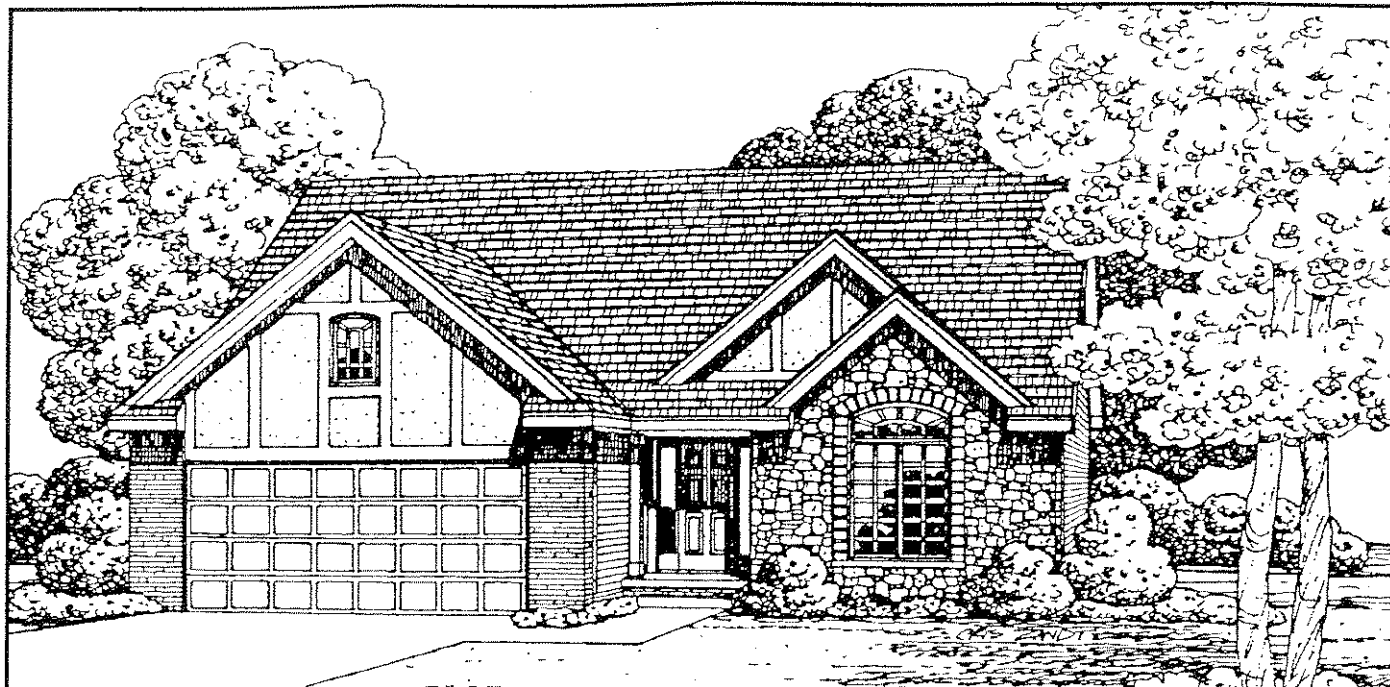

R

10199 ROCKFORD

TPK & Associates

SONORA

1st Floor: 1533 Sq. Ft.
 Width: 50'-0"
 Depth: 48'-4"

PRICE
B
CODE

402-592-6968

ORDER NOW!!
MON-FRI
8:00-5:00