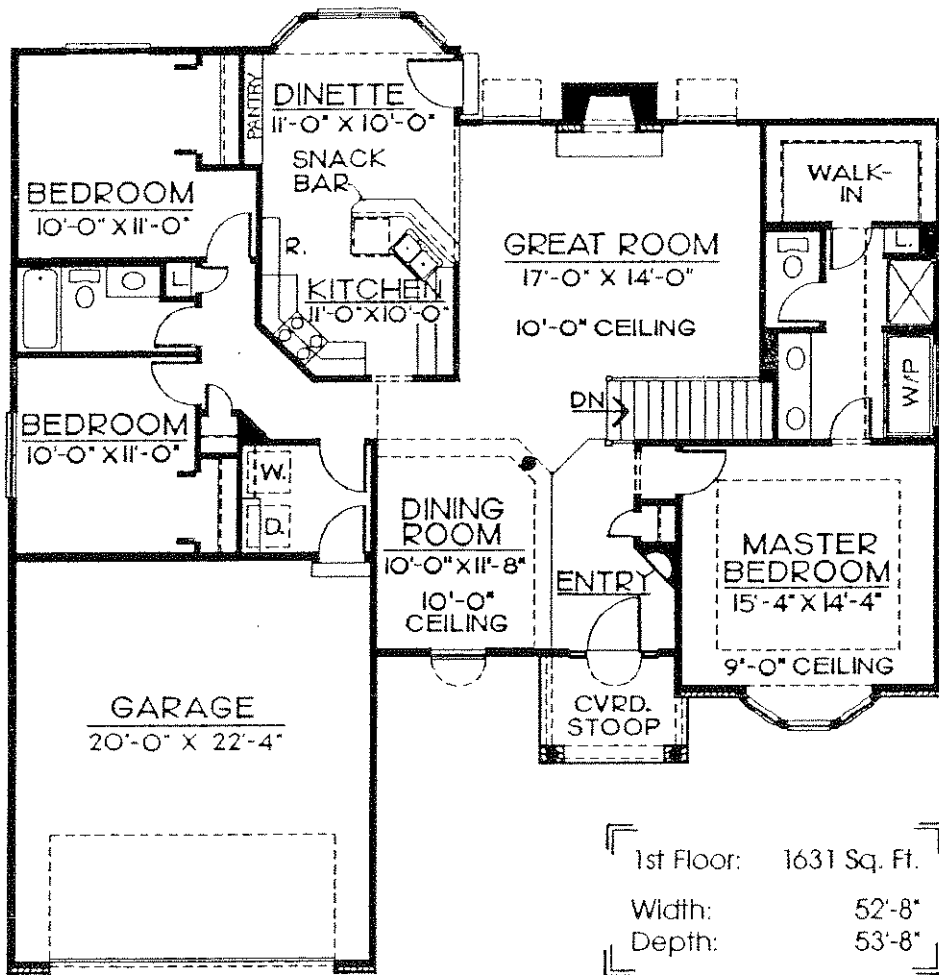

R

10199 ROCKFORD

TPK & Associates

SONORA

1st Floor: 1533 Sq. Ft.
 Width: 50'-0"
 Depth: 48'-4"

PRICE
B
CODE

402-592-6968

ORDER NOW!!
MON-FRI
8:00-5:00

R 1547 Sq. Ft.

10450 ROSEWOOD

TKK & Associates

ROSEWOOD

1st Floor: 1547 Sq. Ft.
Width: 42'-0"
Depth: 56'-0"

PRICE
CODE

402-592-6968

ORDER NOW!!
MON-FRI
8:00-5:00

R 1628 Sq. Ft.

R

10283 FONTENELLE

TPK & Associates

— FONTENELLE —

Main Floor: 1628 Sq. Ft.
Total: 1628 Sq. Ft.
Width: 52'-0"
Depth: 46'-8"

ENGLEWOOD

1st Floor: 1631 Sq. Ft.
 Width: 52'-8"
 Depth: 53'-8"

— GOLDEN OAKS —

Main Floor: 1665 Sq. Ft.
 Total: 1665 Sq. Ft.

Width: 56'-0"
 Depth: 46'-8"

HASTINGS

1st Floor: 1806 Sq. Ft.
 Width: 64'-0"
 Depth: 51'-4"

PRICE
B

402-592-6968

ORDER NOW!
 MON-FRI
 8:00-5:00